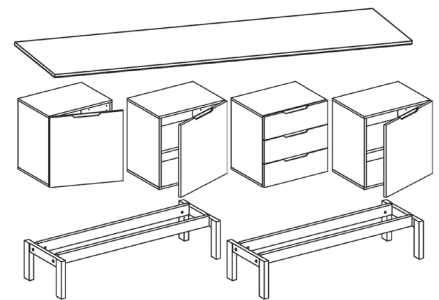

LED lights optional in all NORRA modules.