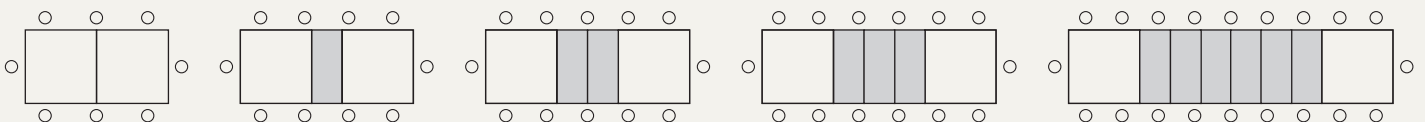

THE MERRIER

Skovby #23 | #26 | #24 | #27

Tables #23 | #26
6-14 people

Tables #24 | #27
8-20 people

The more the merrier

In the category of rectangular dining tables with traditional extension systems, you find our popular models #23, #24, #26 and #27. All tables are supplied with three extension leaves, which are stored conveniently under the tabletop. A fourth extension leaf is available separately for #23 and #26 as is a set consisting of three extra extension leaves for #24 and #27. Each inserted extension leaf extends the seating capacity by two seats.