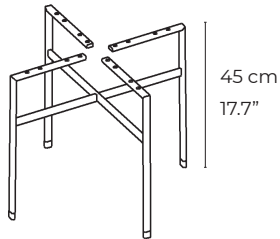

45 cm
17.7"

*The specified height includes the tabletop