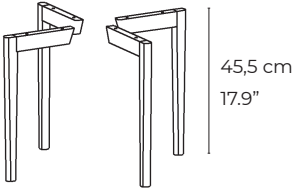

Only for tabletops #244/263, #244/264 & #244/265

35x35x5 cm
13.8x13.8x2"

COFFEE TABLES by Per Hånsbæk

TABLETOP #240

54x54 cm / 21.3x21.3"

TABLETOP #241

Ø59,5 cm / Ø23.4"

LEGS 264

For tabletops #240 & #241

45,5 cm
17.9"

LEGS 265

For tabletops #240 & #241

49 cm
19.3"

LEGS 260S (Black steel)

For tabletops #240 & #241

41,5 cm
16.4"