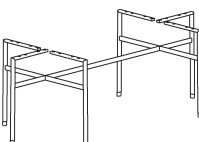

LEGS 264

For tabletop #244

45,5 cm
17.9"

LEGS 265

For tabletop #244

49 cm
19.3"

LEGS 263S (Black steel)

For tabletop #244