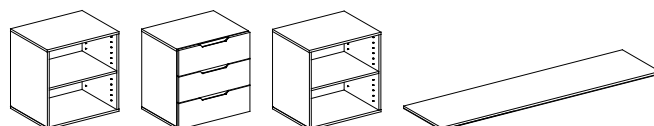

Moveable sets of 3 and 4 trays in stylish anthracite grey. Available for module #621.

Organisation mode

NORRA by Skovby is a storage system that brings peace and order into your home.

Mix the many different modules, components and bases to create a combination that suits your needs and taste. With the spacious drawers, trays and shelves you can easily style and organise your home.