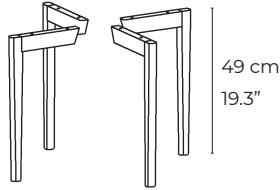

Only for tabletops #244/263, #244/264 & #244/265

35x35x5 cm
13.8x13.8x2"

COFFEE TABLES by Per Hånsbæk

TABLETOP #240

54x54 cm / 21.3x21.3"

TABLETOP #241

Ø59,5 cm / Ø23.4"

LEGS 264

For tabletops #240 & #241

45,5 cm
17.9"

LEGS 265

For tabletops #240 & #241

49 cm
19.3"

LEGS 260S (Black steel)

For tabletops #240 & #241

41,5 cm
16.4"