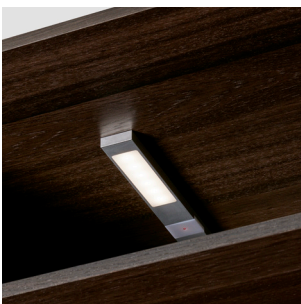

LED lights optional in all NORRA modules.