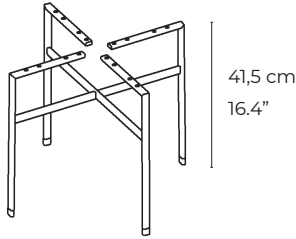

For tabletops #240 & #241

45,5 cm
17.9"

LEGS 265

For tabletops #240 & #241

49 cm
19.3"

LEGS 260S (Black steel)

For tabletops #240 & #241

41,5 cm
16.4"