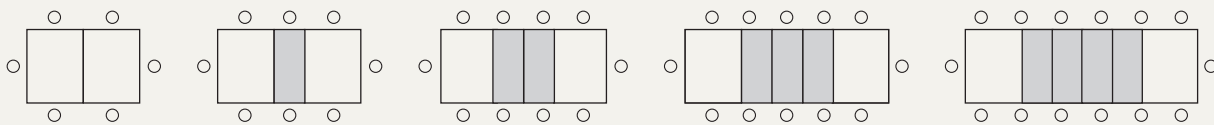

THE MERRIER

Skovby #23 | #26 | #24 | #27

Tables #23 | #26
6-14 people

Tables #24 | #27
8-20 people

The more the merrier

In the category of rectangular dining tables with traditional extension systems, you find our popular models #23, #24, #26 and #27. All tables are supplied with three extension leaves, which are stored conveniently under the tabletop. A fourth extension leaf is available separately for #23 and #26 as is a set consisting of three extra extension leaves for #24 and #27. Each inserted extension leaf extends the seating capacity by two seats.