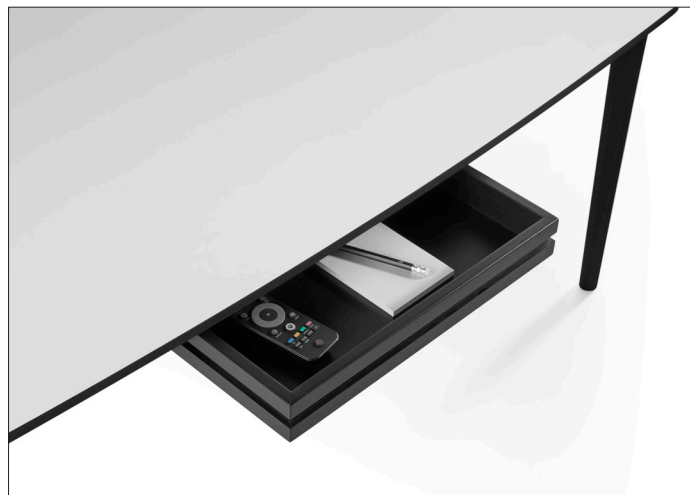

Black nanolaminate

White HPL laminate

Walnut Lacquer

Walnut natural oil

Grey ceramic

Black steel with brass detail

Drawer #24424 (ONLY FOR TABLETOPS #244/263, #244/264 & #244/265)

Responsible manufacturing & safety