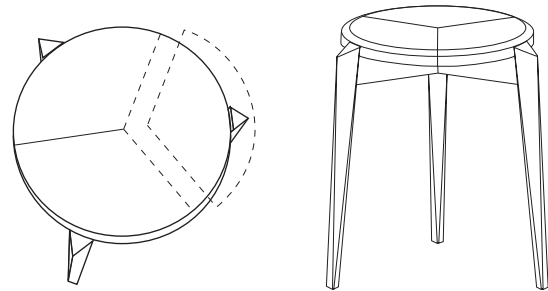

SUSTAINABLE & STACKABLE STOOL

The idea and design of stool #840 sprang from pieces of leftover wood. Pieces cut from round and elliptical shaped tables are brought together to create a stackable and sustainable stool made entirely from leftover pieces from our production.

Three joined pieces of solid wood give the seat a dynamic and interesting pattern. Combined with the edgy legs the result is a unique, sculptural look.