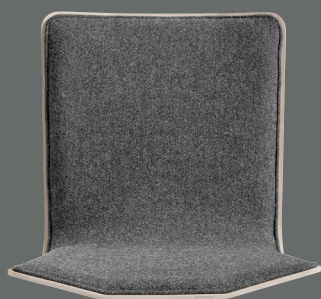

Make it your own!

MIX & MATCH

...with more than 1000 different combinations of fabrics, shells and frames.

See more combinations at skovby.com

38 Fabrics

11 Leather colours

6 Wooden shell seats

3 Steel frames